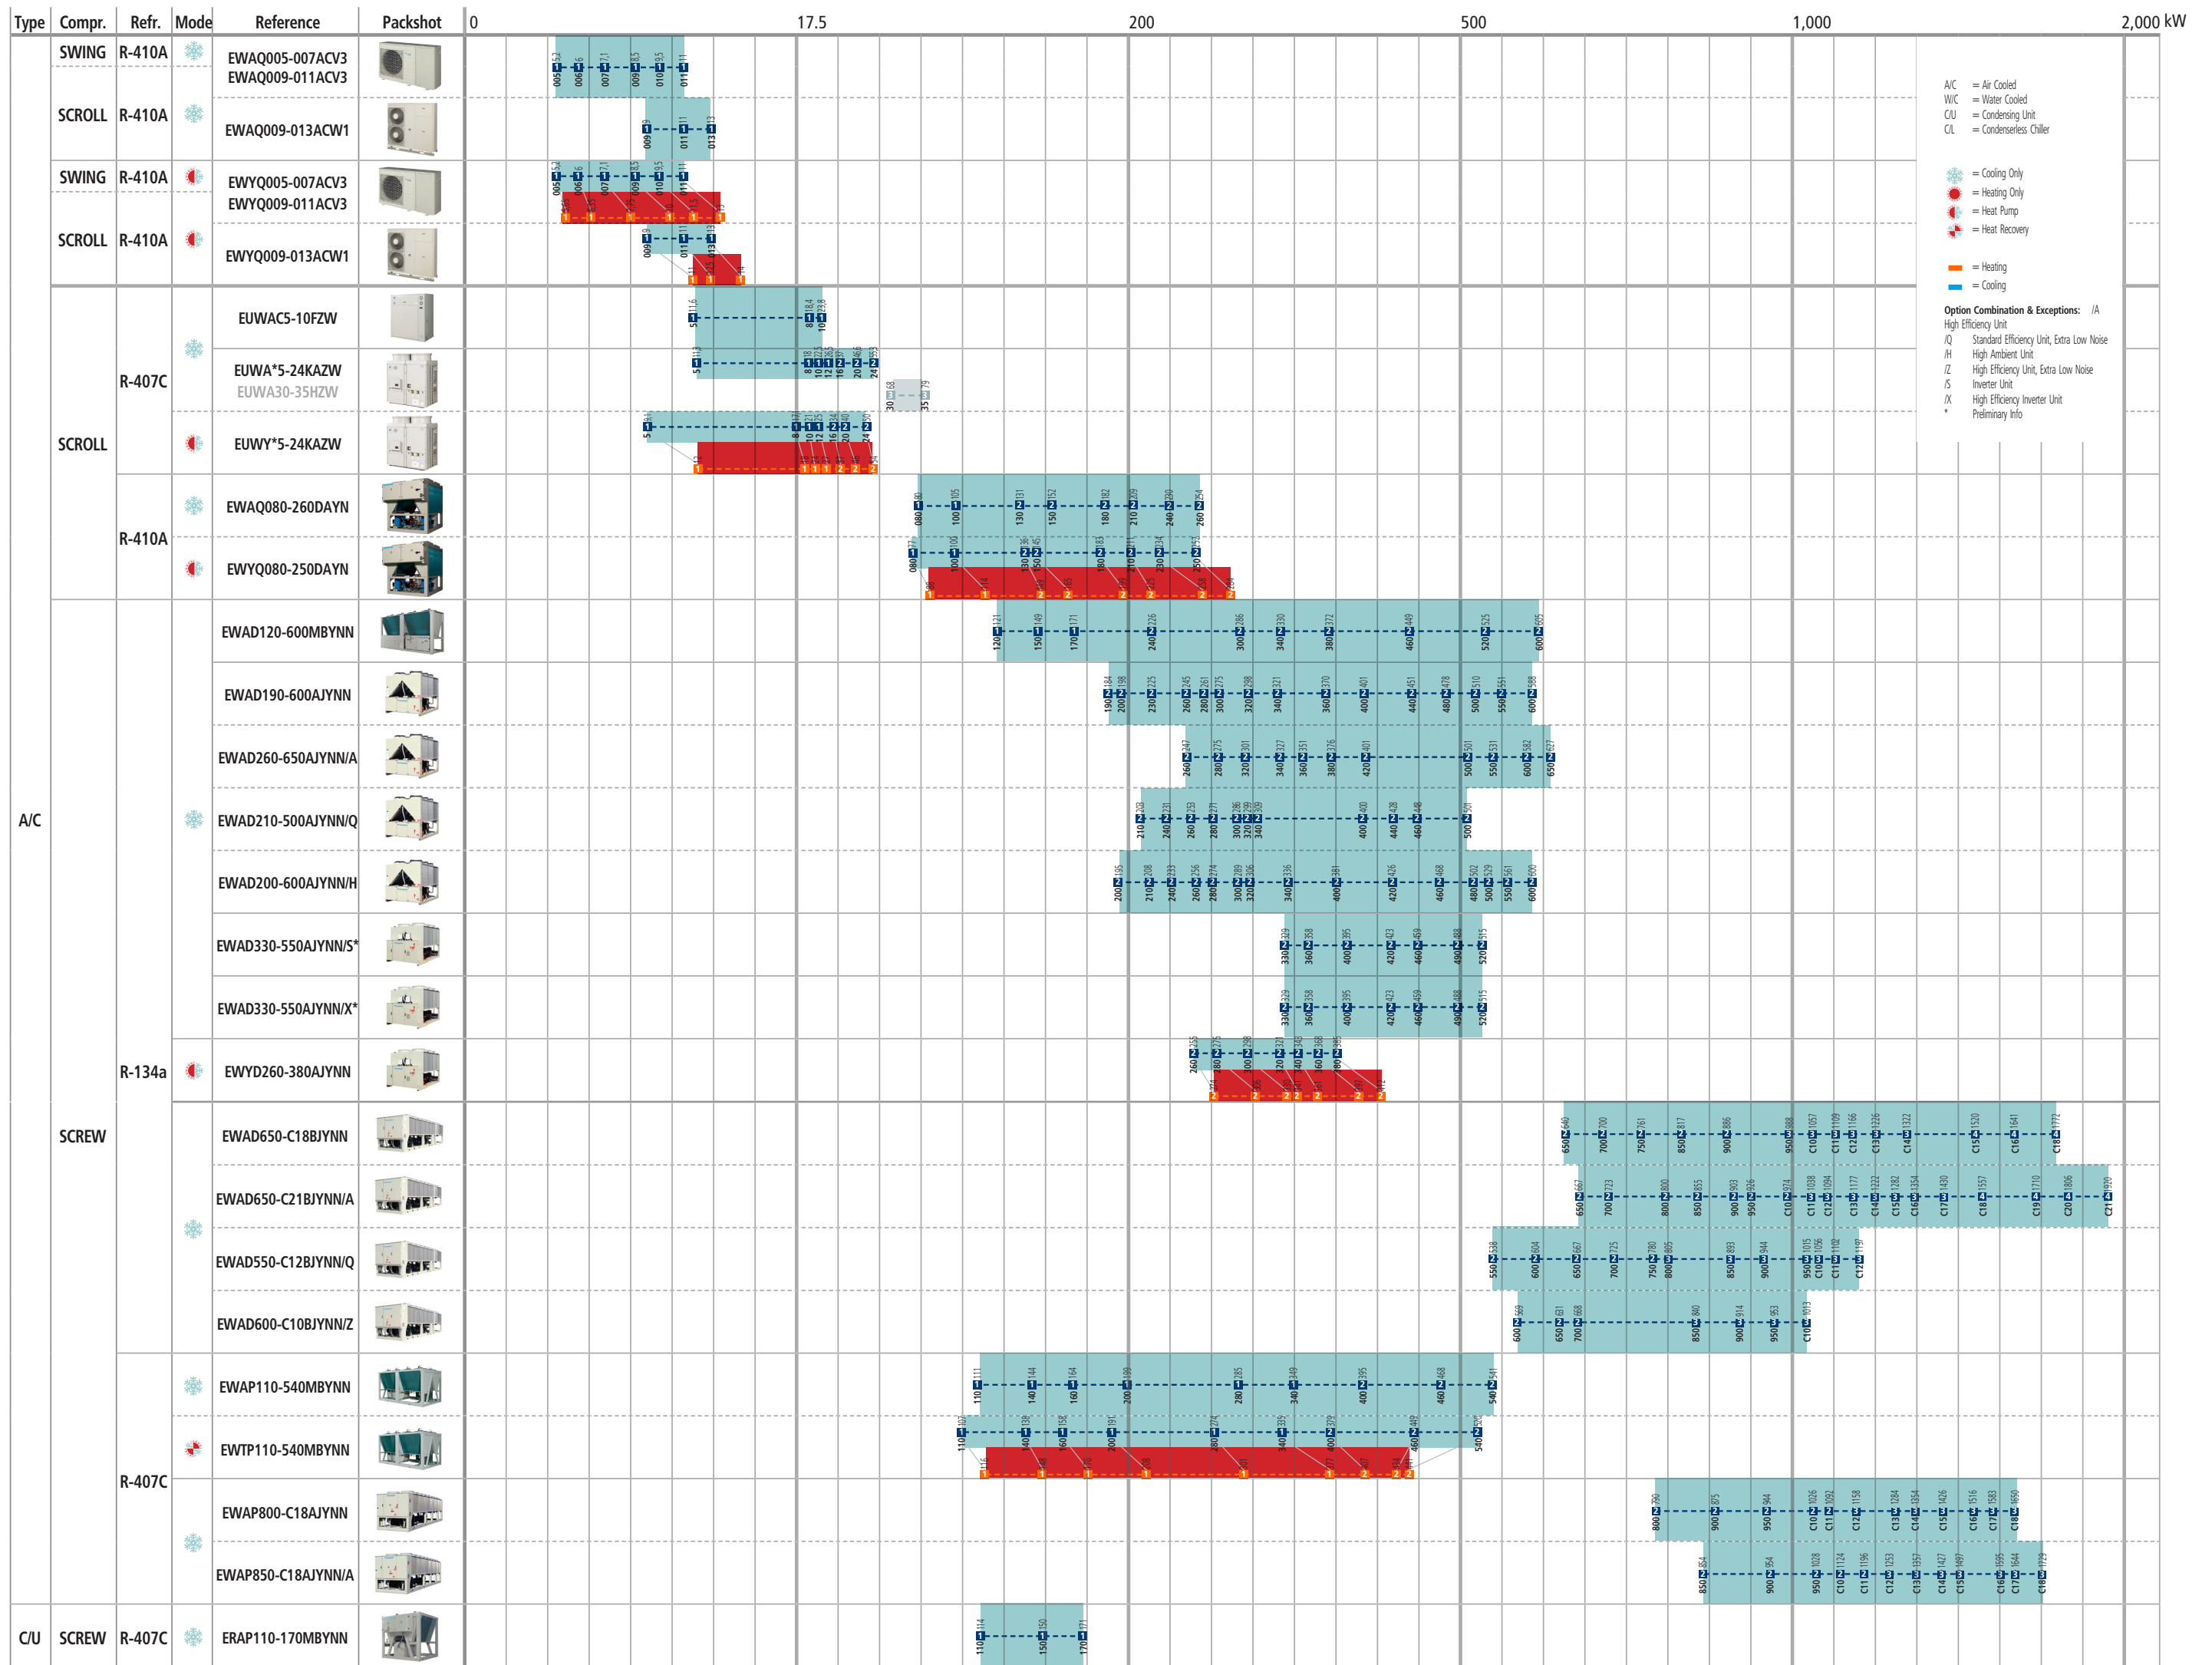

APPLIED SYSTEMS PRODUCT PORTFOLIO

AIR COOLED

WATER COOLED